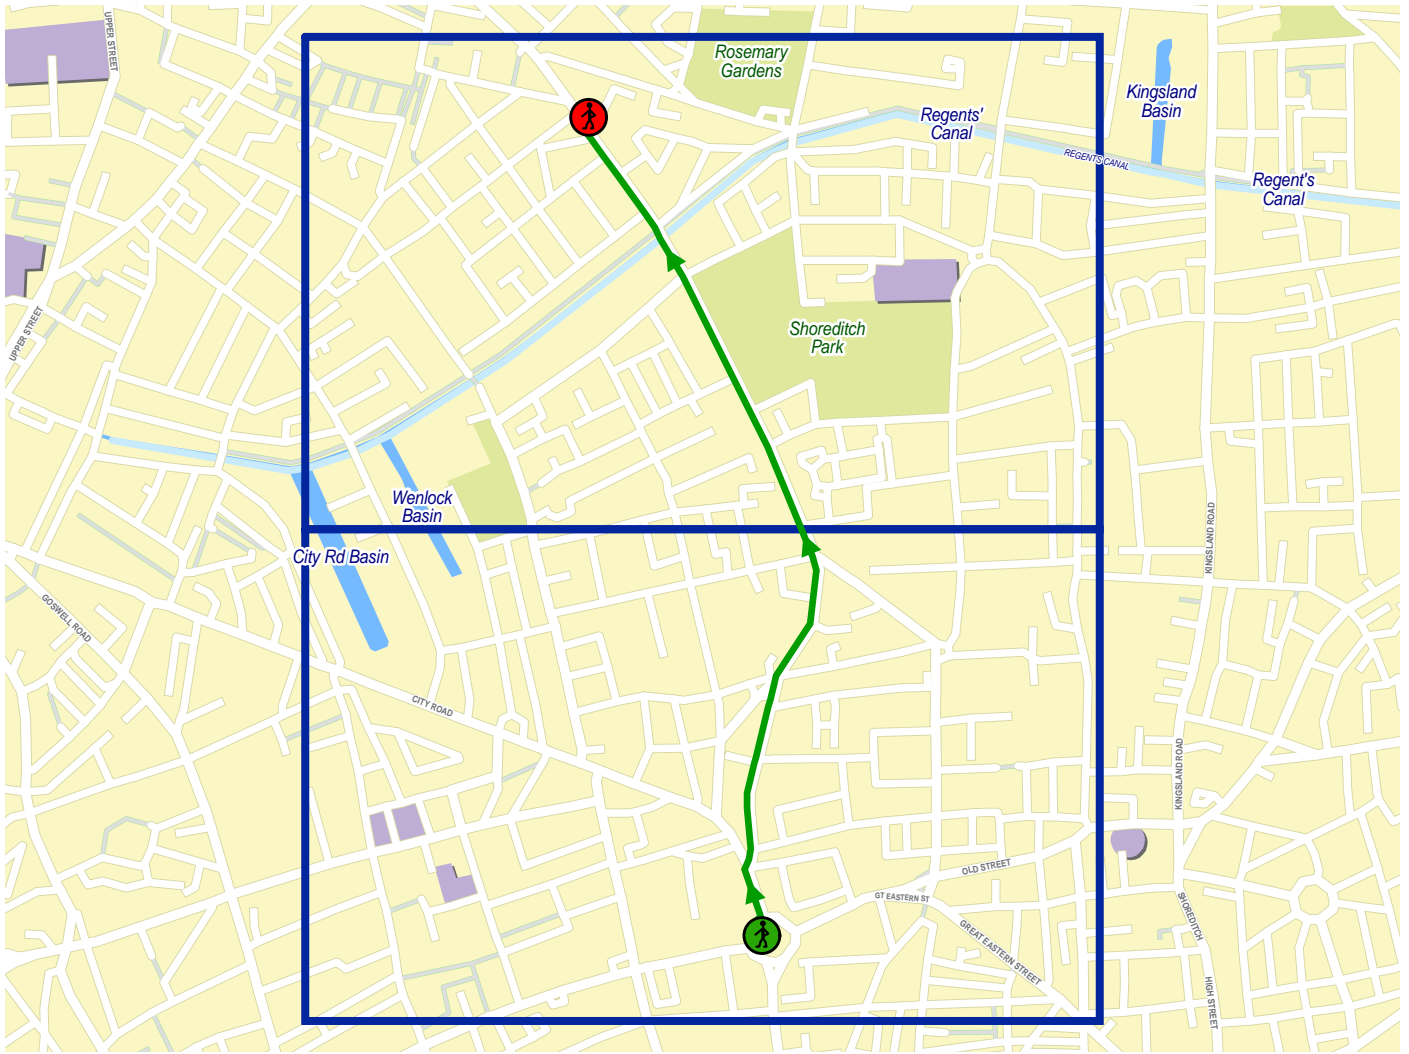

Suggested path from Old Street Underground Station to N1 7BJ.

© 2006 NAVTEQ/PTV AG/Map&Guide

- Footpath
- Departure with walk
- Arrival with footpath

Suggested path from Old Street Underground Station to N1 7BJ.

— Footpath
 Arrival with footpath

- | | | |
|----|----------------------------|---------------|
| 4. | Turn Right Into East Road | 0.5 km 0.6 km |
| 5. | Straight Up New North Road | 0.8 km 1.4 km |
| 6. | Arrive at N1 7BJ. | |

Suggested path from Old Street Underground Station to N1 7BJ.

© 2006 NAVTEQ/PTV AG/Map&Guide

——— Footpath

 Departure with walk

1.	From Old Street Underground Station.		
2.	↑ Straight Up	20 m	20 m
3.	↙ Turn Left Into City Road	80 m	100 m
4.	↘ Turn Right Into East Road	0.5 km	0.6 km
5.	↑ Straight Up New North Road	0.8 km	1.4 km