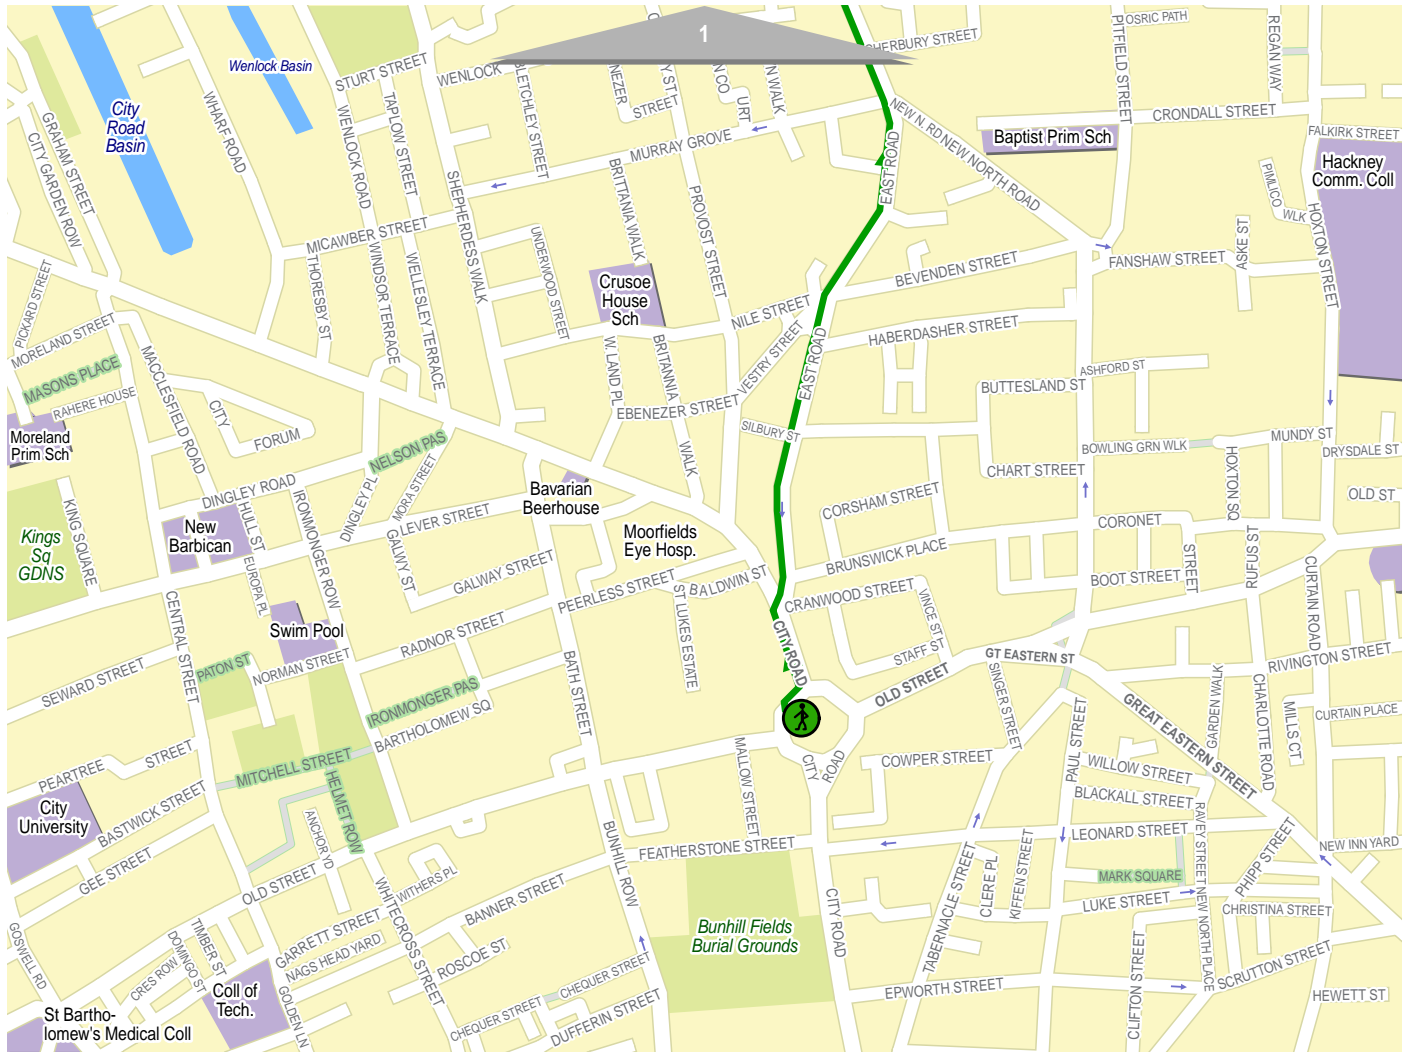

Suggested path from Old Street Underground Station to N1 7BJ.

© 2006 NAVTEQ/PTV AG/Map&Guide

- Footpath
- Departure with walk
- Arrival with footpath

Suggested path from Old Street Underground Station to N1 7BJ.

— Footpath
 Arrival with footpath

- | | | |
|----|----------------------------|---------------|
| 4. | Turn Right Into East Road | 0.5 km 0.6 km |
| 5. | Straight Up New North Road | 0.8 km 1.4 km |
| 6. | Arrive at N1 7BJ. | |

Suggested path from Old Street Underground Station to N1 7BJ.

© 2006 NAVTEQ/PTV AG/Map&Guide

——— Footpath

 Departure with walk

1.	From Old Street Underground Station.		
2.	↑ Straight Up	20 m	20 m
3.	↙ Turn Left Into City Road	80 m	100 m
4.	↘ Turn Right Into East Road	0.5 km	0.6 km
5.	↑ Straight Up New North Road	0.8 km	1.4 km