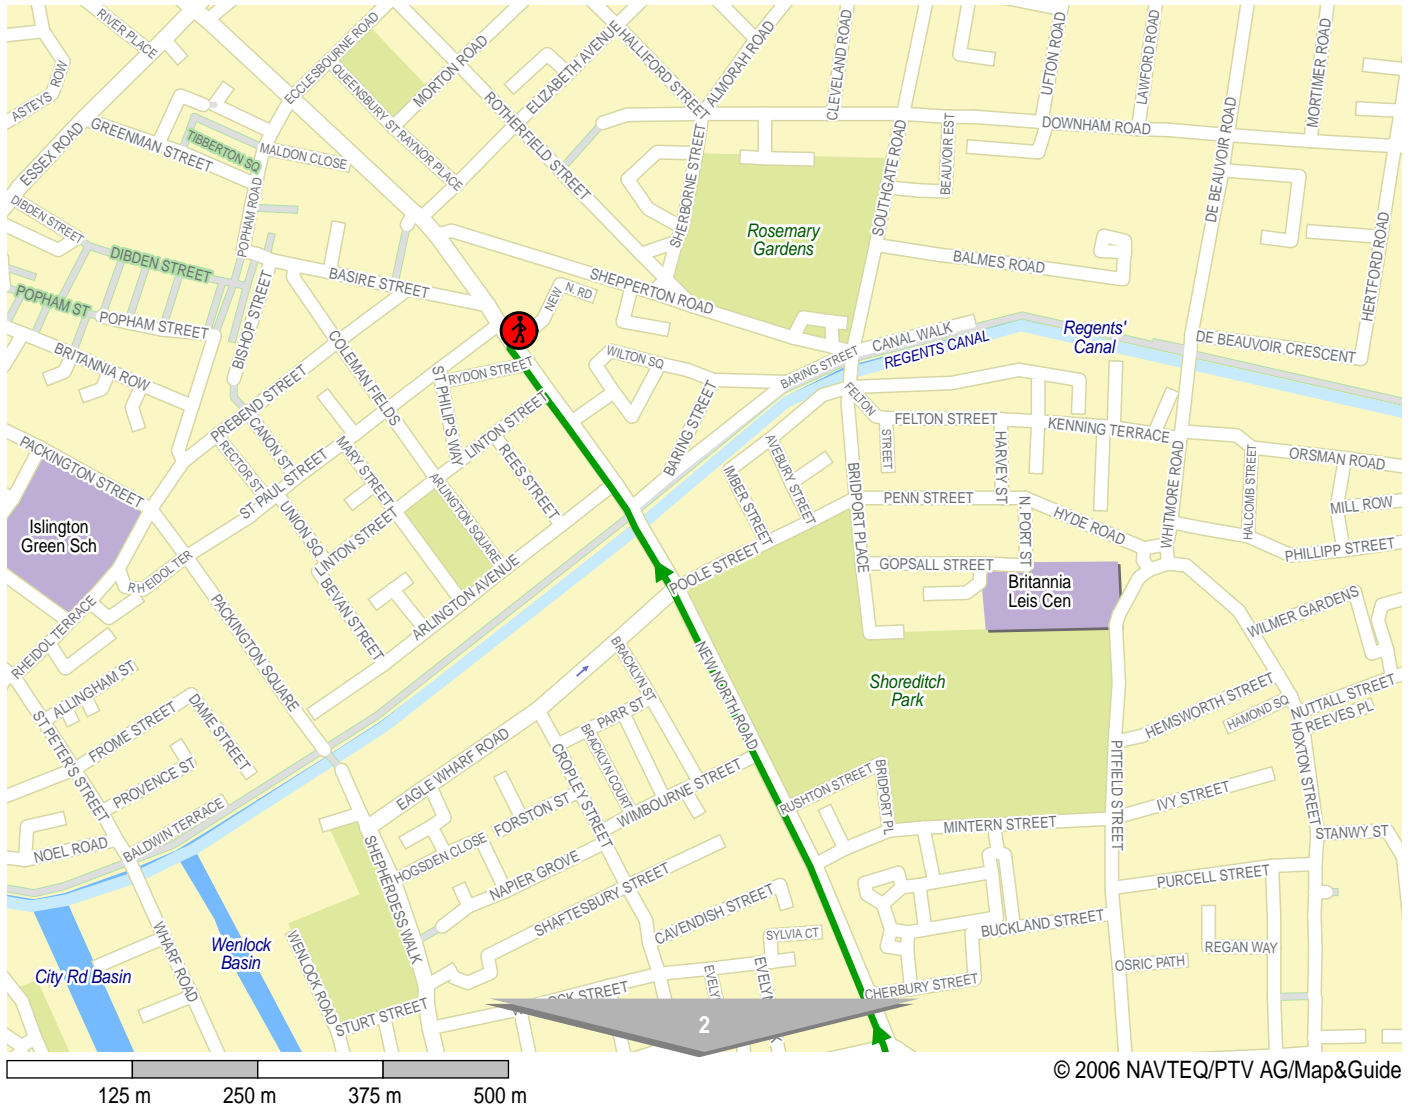

Suggested path from Old Street Underground Station to N1 7BJ.

© 2006 NAVTEQ/PTV AG/Map&Guide

- Footpath
- Departure with walk
- Arrival with footpath

Suggested path from Old Street Underground Station to N1 7BJ.

— Footpath
 Arrival with footpath

- | | | |
|----|----------------------------|---------------|
| 4. | Turn Right Into East Road | 0.5 km 0.6 km |
| 5. | Straight Up New North Road | 0.8 km 1.4 km |
| 6. | Arrive at N1 7BJ. | |

Suggested path from Old Street Underground Station to N1 7BJ.

© 2006 NAVTEQ/PTV AG/Map&Guide

——— Footpath

 Departure with walk

1.	From Old Street Underground Station.		
2.	↑ Straight Up	20 m	20 m
3.	↙ Turn Left Into City Road	80 m	100 m
4.	↘ Turn Right Into East Road	0.5 km	0.6 km
5.	↑ Straight Up New North Road	0.8 km	1.4 km